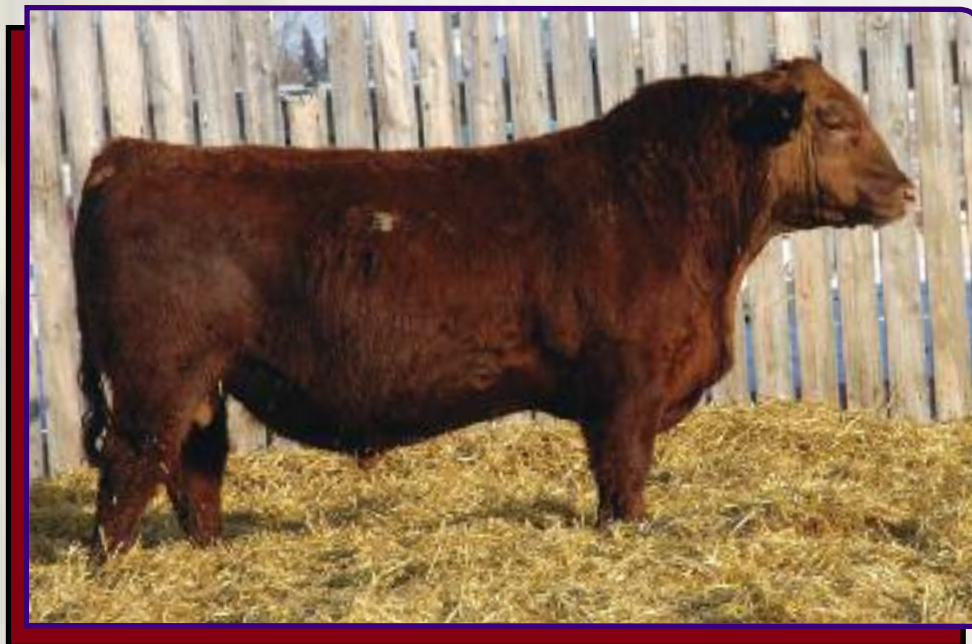

About the Two Year Olds

We are excited to offer this impressive set of two year olds at the sale again this year. These two year olds are only being fed a silage/straw ration, like our herd sires, with a little oats to offset the lower energy "straw", and we know you'll be impressed at the thickness in all of them despite the high roughage ration. These guys are ready to breed a lot of females for you this year. If you are a little short on bull power and need one bull to cover more cows, don't miss these guys sale day. If this is what all the bulls raised here at Anchor 1 grow into, we certainly believe we're doing something right!